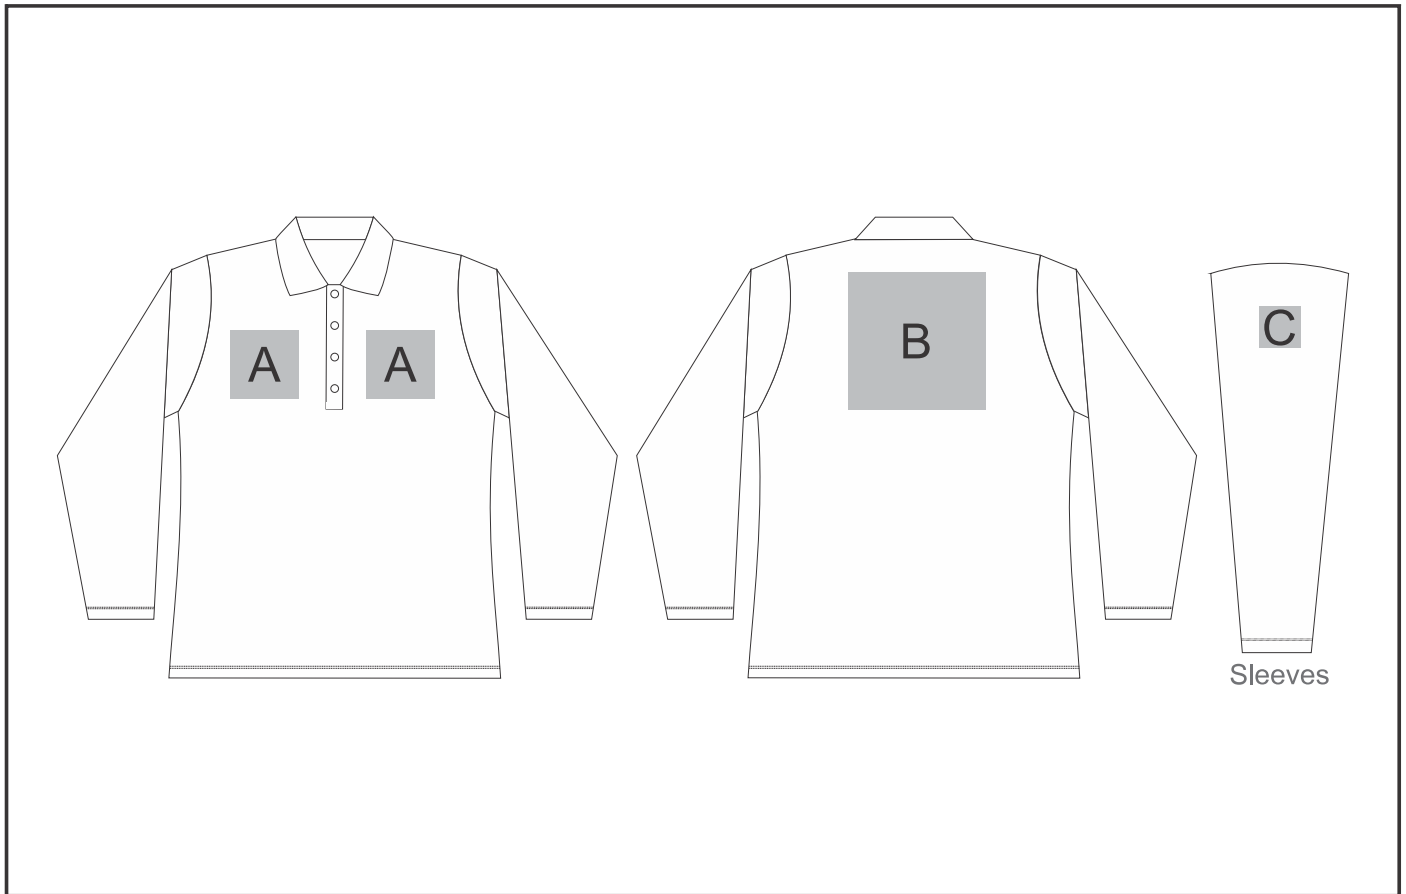

## Ladies Long Sleeve Elemental Golf Shirt

### Need to know:

- Includes 1-Position Digital Transfer (setup fee applies)
- DTC/EMB inclusive Parameters: Left/Right Chest or Back = 100mm x 100mm

## **Position A**

1. Embroidery (EM-CLOTHING)  
N/A  
Size: 100mm wide x 100mm high
2. Digital Transfer Clothing A6 (DTC-A6)  
Full Colour  
Size: 100mm wide x 100mm high
3. Silicone (STP-A)  
N/A  
Size: 30mm wide x 30mm high
4. Silicone (STP-B)  
N/A  
Size: 50mm wide x 50mm high
5. Silicone (STP-C)  
N/A  
Size: 80mm wide x 80mm high
6. Silicone (STP-D)  
N/A  
Size: 100mm wide x 40mm high

## **Position C**

1. Embroidery (EM-CLOTHING)  
N/A  
Size: 50mm wide x 50mm high
2. Digital Transfer Clothing A6 (DTC-A6)  
Full Colour  
Size: 50mm wide x 50mm high
3. Silicone (STP-A)  
N/A  
Size: 30mm wide x 30mm high
4. Silicone (STP-B)  
N/A  
Size: 50mm wide x 50mm high